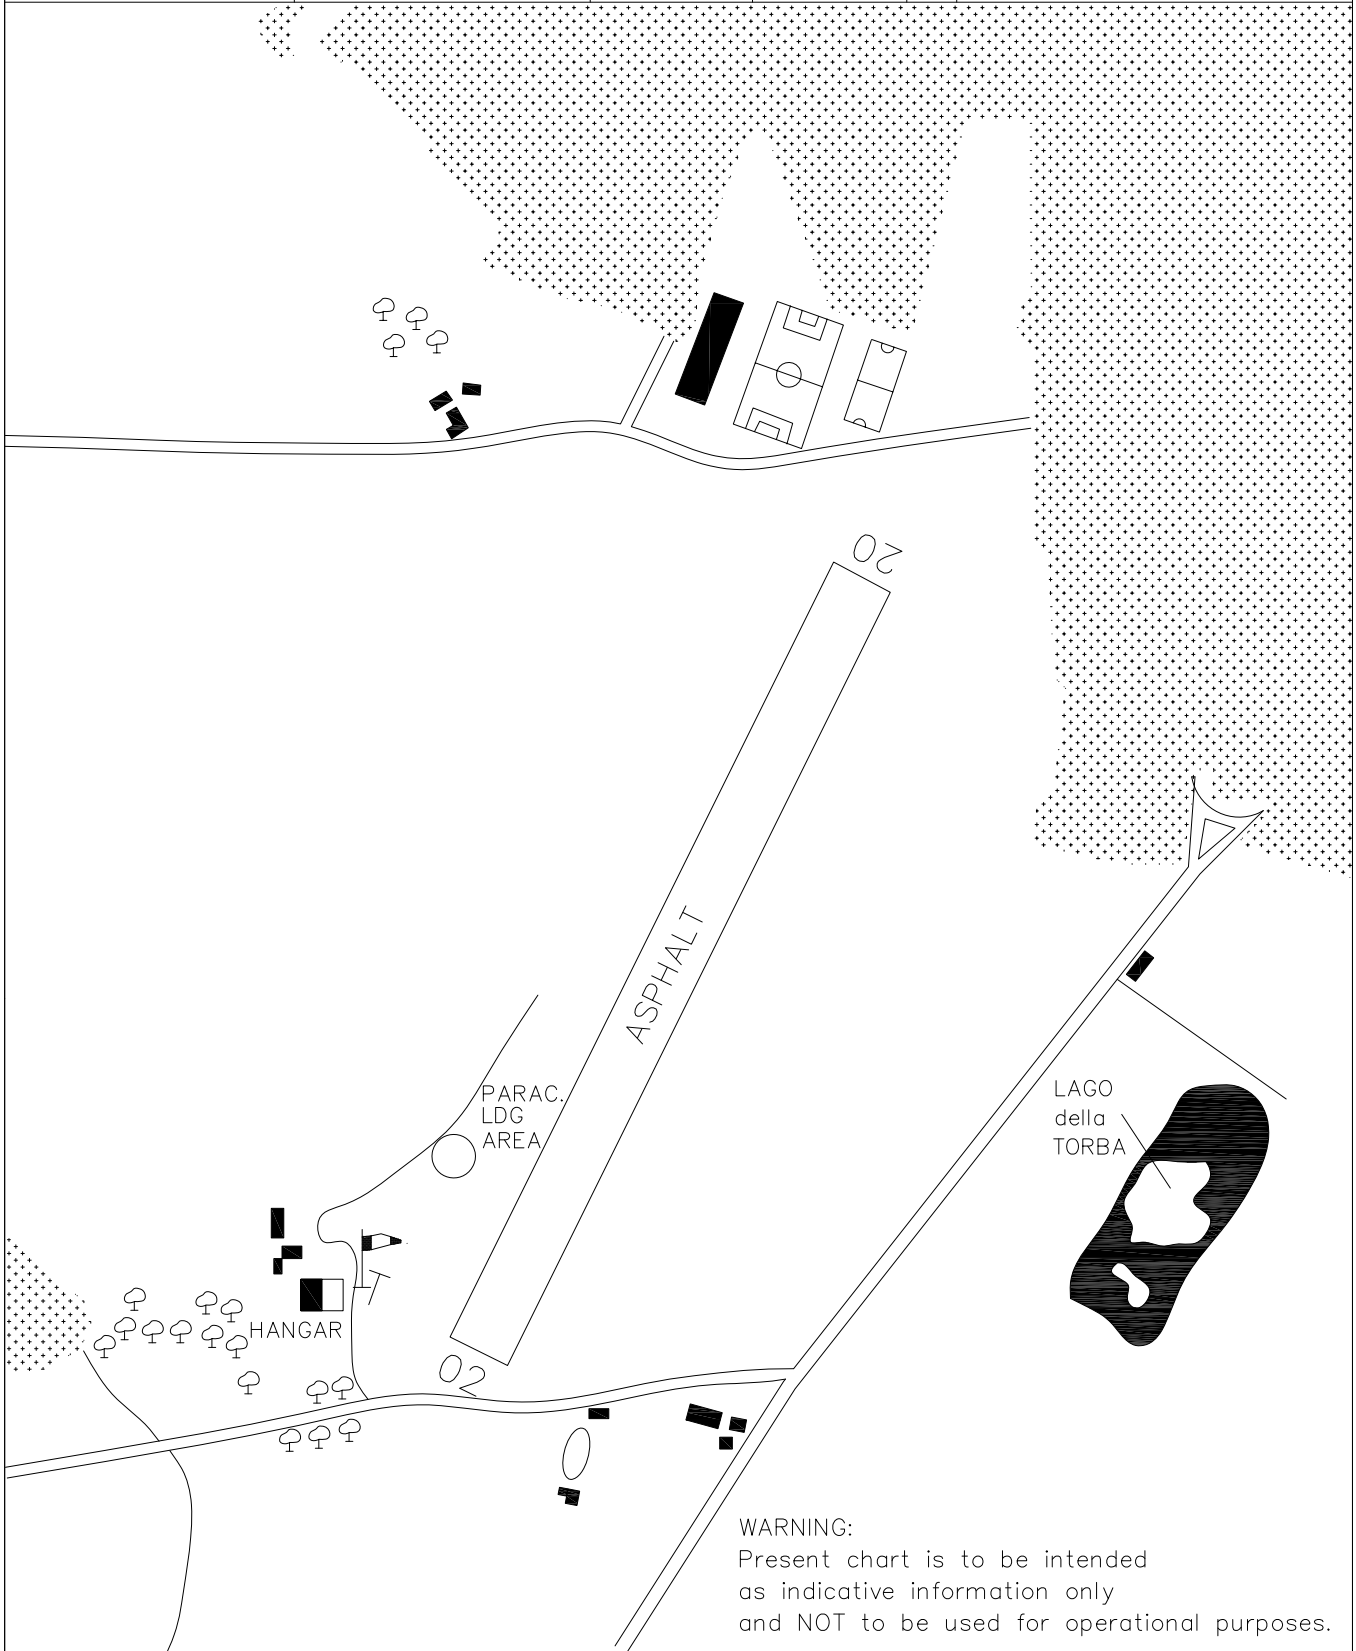

AD Operative Hours	Traffic Circuit	Pavullo Radio	Aerodrome Elevation	L I D P	PAVULLO
See relevant AD pages	NW of RWY	CH 124.980	2244 FT		44°19'20" N 010°49'54" E *

CHANGE: Pavullo Radio FREQ updated

**WARNING:**  
 Present chart is to be intended as indicative information only and NOT to be used for operational purposes.